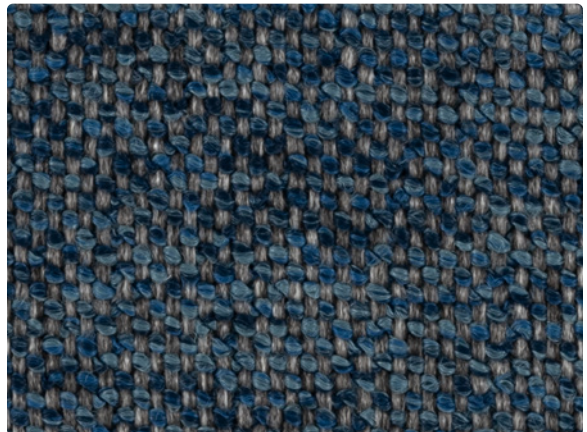

SEVILLE
642-024 River

DELMAR
641-014 Marine

OMEGA
OM-016 Granite

DURANGO
DU-004 Sapphire

OMEGA
OM-014 Midnight

ADLER
640-014 Lake

DELMAR
641-006 Black

DURANGO
DU-016 Char

OMEGA
OM-026 Onyx

DURANGO
DU-006 Black

LANCASTER
332-024 Denim

Additional colors are available. Please refer to the Mayer Fabrics website.

TECHNICAL INFORMATION

Cambridge Coordinates

Pattern 54"	Content and Backing	Certifications	Weight/ Linear Yd.	Pattern Repeat	Finish	Abrasion Wyzenbeek	Light- Fastness	Flammability	Cleaning Code
ADLER <i>Directional Railroaded</i>	100% Polyester Backing: Polyester	GREENGUARD Gold	16.5 oz.	0.625" H, 1.875" V	Stain Repellent - PFAS Free	60,000 [^] Double Rubs	40 hours	Cal. 117-2013 NFPA 260/UFAC Class 1	S
DELMAR <i>Directional</i>	100% Polyester Backing: Acrylic	GREENGUARD Gold	19.7 oz.	None	Stain Repellent - PFAS Free	60,000 [^] Double Rubs	40 hours	Cal. 117-2013 NFPA 260/UFAC Class 1	S
DURANGO™	78% Vinyl - Phthalate Free face, 22% Polyester backing	GREENGUARD Gold	30 oz.	None	Soil & Stain Resistant Top Coat with Ink Resistant Technology	1,000,000 [^] Double Rubs	650 hours	Cal. 117-2013 NFPA 260/UFAC Class 1 BIFMA	BC, CFC
LANCASTER <i>Directional</i>	97% Solution-Dyed Olefin, 3% Solution-Dyed Polyester Backing: Acrylic	GREENGUARD Gold	21.9 oz.	0.188" H, 0.188" V	Inherently Cleanable	50,000 [^] Double Rubs	40 hours	Cal. 117-2013 NFPA 260/UFAC Class 1	WS, BC, IC
OMEGA	43% Polyurethane Polycarbonate face, 57% Polyester backing	GREENGUARD Gold	25.4 oz.	None	WRITE AWAY® - Soil & Stain Resistant Top Coat with Ink Resistant Technology	250,000 [^] Double Rubs	200 hours	Cal. 117-2013 NFPA 260/UFAC Class 1	WS, BC, CFC
SEVILLE <i>Directional</i>	67% Solution-Dyed Olefin, 33% Solution-Dyed Polyester Backing: Acrylic	GREENGUARD Gold	12.5 oz.	None	Inherently Cleanable	50,000 [^] Double Rubs	40 hours	Cal. 117-2013 NFPA 260/UFAC Class 1	WS, BC, IC